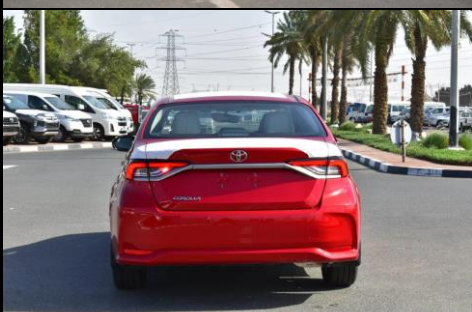

2022 TOYOTA COROLLA 1.8L AUTOMATIC

MODEL CODE – ZRE211L-DEXNK
ENGINE 2 TR FE, 1.8 LITRE, IN-LINE 4-CYLINDER WITH 139 HP @6,100 RPM & 12 6LB.FT. OF TORQUE@3,900RPM
VALVEMATIC (CONTINUOUSLY VARIABLE TRAIN MACHANISAM)
FRONT WHEEL DRIVE
AUTOMATIC TRANSMISSION
POWER-ASSISTED, VENTILATED FRONT & REAR DISCS
ELECTRIC POWER STEERING
MACPHERSON STRUTS FRONT SUSPENSION
COMBINED CITY & HIGHWAY RATING 7.1 L/100 KM 40MPG10
7" TOUCH SCREEN, 6-SPEAKERS
APPLE CARPLAY TM1 COMPATIBILITY
ANDROID AUTO TM1 COMPATIBILITY
USB INPUT PORT, AUXILIARY INPUT JACK, BLUETOOTH
4.2" TFT MULTI-INFORMATION DISPLAY
FABRIC SEAT
AIR CONDITIONING
3-SPOKE, TILT&TELESCOPIC STEERING WHEEL
DRIVER & FRONT PASSENGER SEATS WITH MANUAL RECLINE ADJUSTMENT
60/40 SPLIT REAR FOLDABLE BENCH SEAT
POWER DOOR LOCKS, POWER WINDOW WITH DRIVER SIDE AUTO UP/DOWN,
KEYLESS ENTRY WITH TRUNK RELEASE
FRONT CONSOLE BOX WITH LID
VARIABLE INTERMITTENT WIPERS
COLOUR-KEYED-POWER-ADJUSTABLE MIRRORS
AUTOMATIC HEADLAMPS SYSTEM, LED DAYTIME RUNNING HEADLIGHTS
BI-BEAM LED HEADLAMPS
P195/65R15 ALL SEASON TIRES